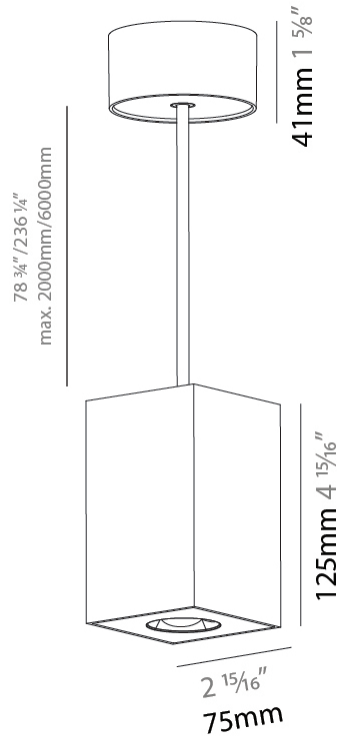

GENERAL

Series: Oiko Pro Square
Brand: Prolicht
Division: Architectural
Mounting Type: Suspension
Mounting Location: Ceiling
Subcategory: Pendant

PHYSICAL

Shape: Square
Length (mm): 75
Length (in): 2 ¹⁵/₁₆
Width (mm): 75
Width (in): 2 ¹⁵/₁₆
Height (mm): 125
Height (in): 4 ¹⁵/₁₆
Light Distribution: Direct
Weight (kg): 0.769

Fixture Finish: SSR / BKV / CWI / CRY / HAB / UFT / ITA / RUA / FTG / MYG / LOD / PUS / FRO / FUP / KIA / POP / BLS / SPG / MEY / GOH / GUM / CHC / COM / ABZ / JAG / OBR / MOS / ROR

Fixture Material: Metal
Cable Details: 2,000mm / 6,000mm Cable - Options : Transparent, Black, White, Red, Orange

ELECTRICAL

Lamp Type: LED (Zhaga Standard)
Input Wattage (W): 12.9
Dimming: Tri-Mode (Non-Dimming and Phase Dimming (120Vac only) and 0-10V Dimming)
Driver Included: No
Driver Location: Remote
Driver Type: Constant Current - Universal
Driver Class: Class 2
Input Voltage (V): 120 - 277
Constant Current (MA): 350

LED

Color Temperature (°K): 2700 / 3000 / 3500 / 4000
Max. Delivered Lumen (lm): 1218 / 1214 / 1272 / 1283
Nominal Lumen (lm): 1473 / 1468 / 1538 / 1552
CRI: >90 CRI
Lamp Life (hrs): 50000

OPTICAL

Reflector°: 34
Adjustability: Fixed

RATINGS AND CERTIFICATIONS

Certified By: Certified for North American Standards
IP rating: IP20